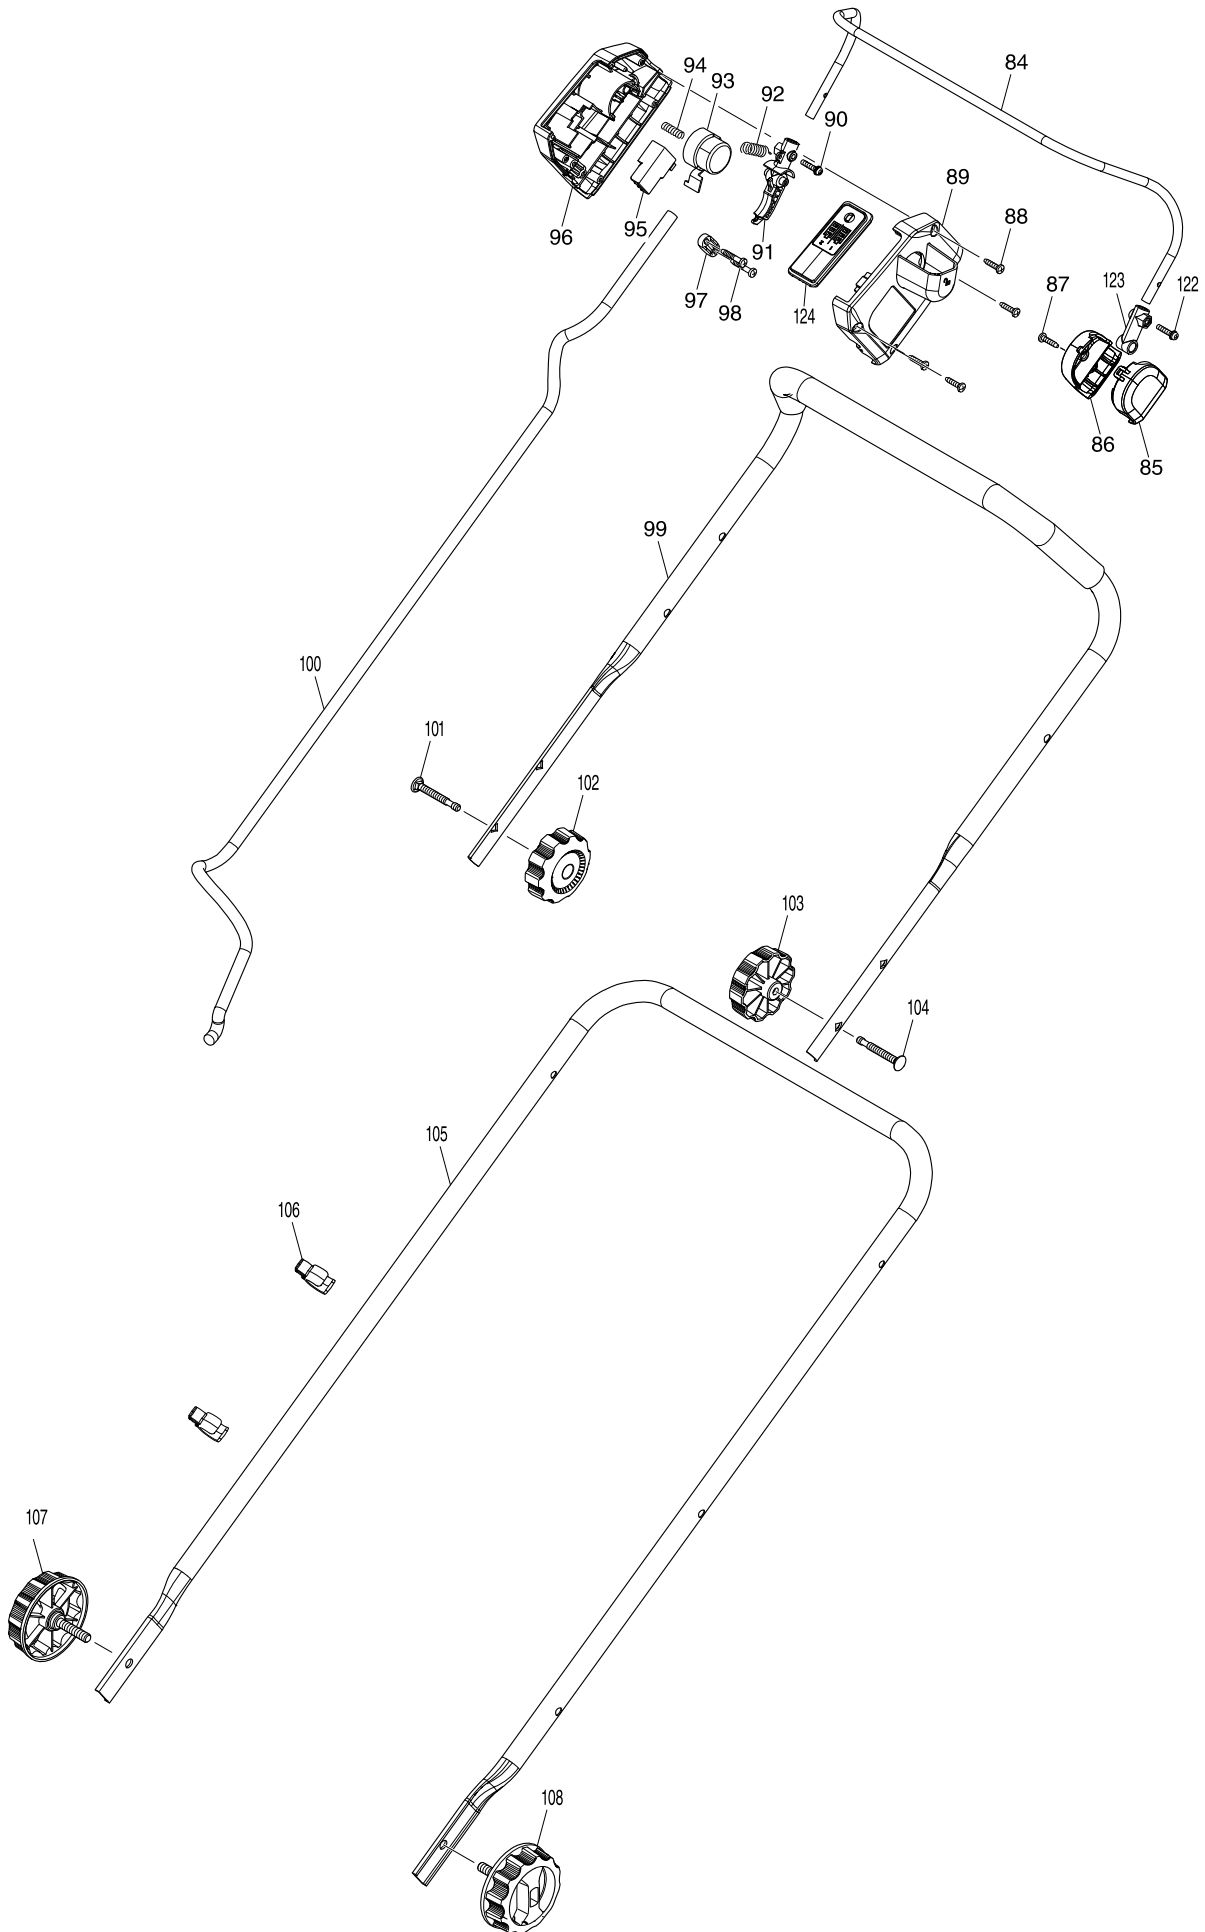

Model No. DLM431 430MM CORDLESS LAWN MOWER