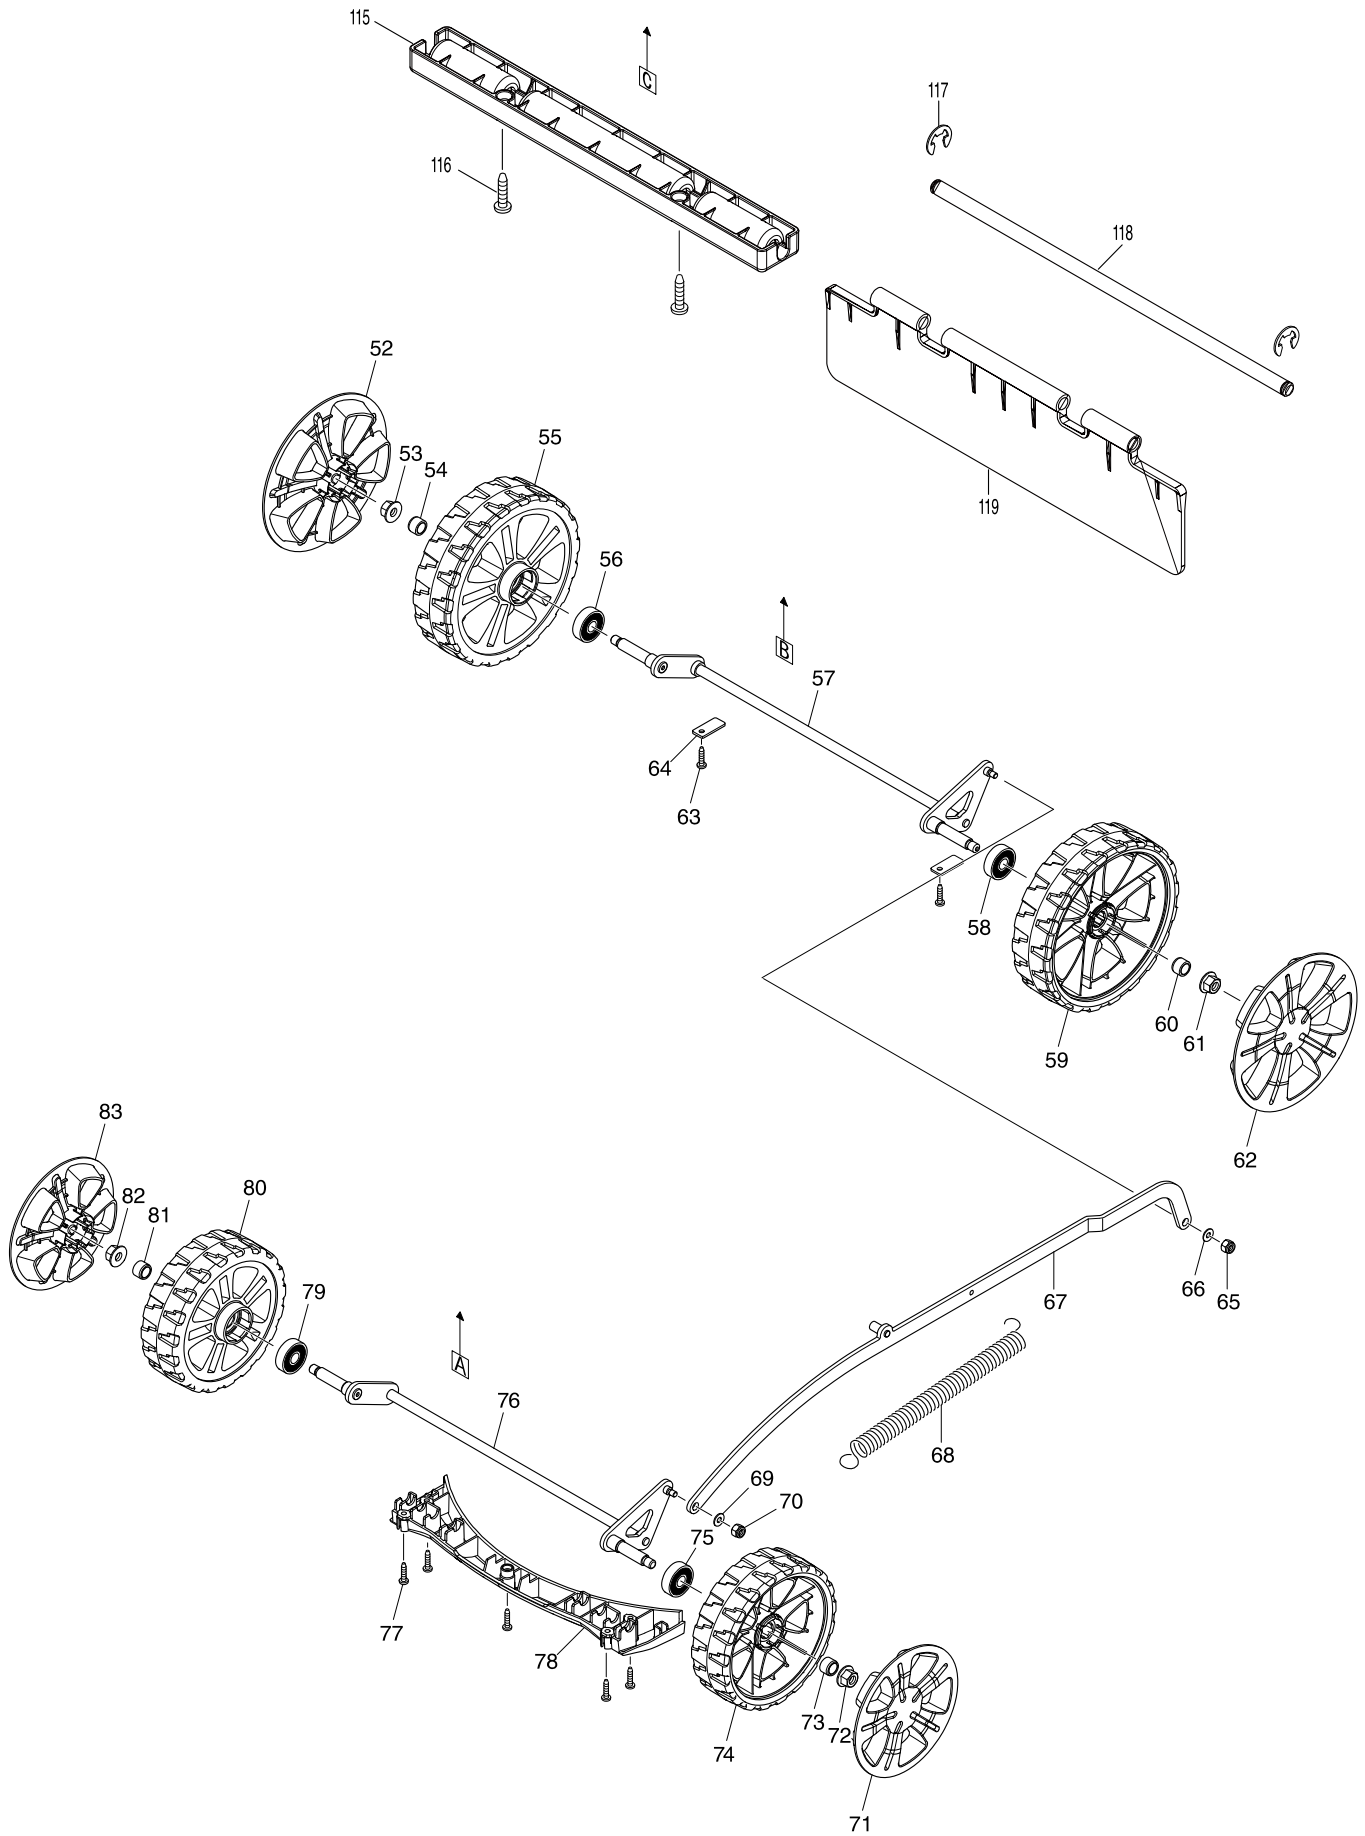

Model No. DLM431 430MM CORDLESS LAWN MOWER