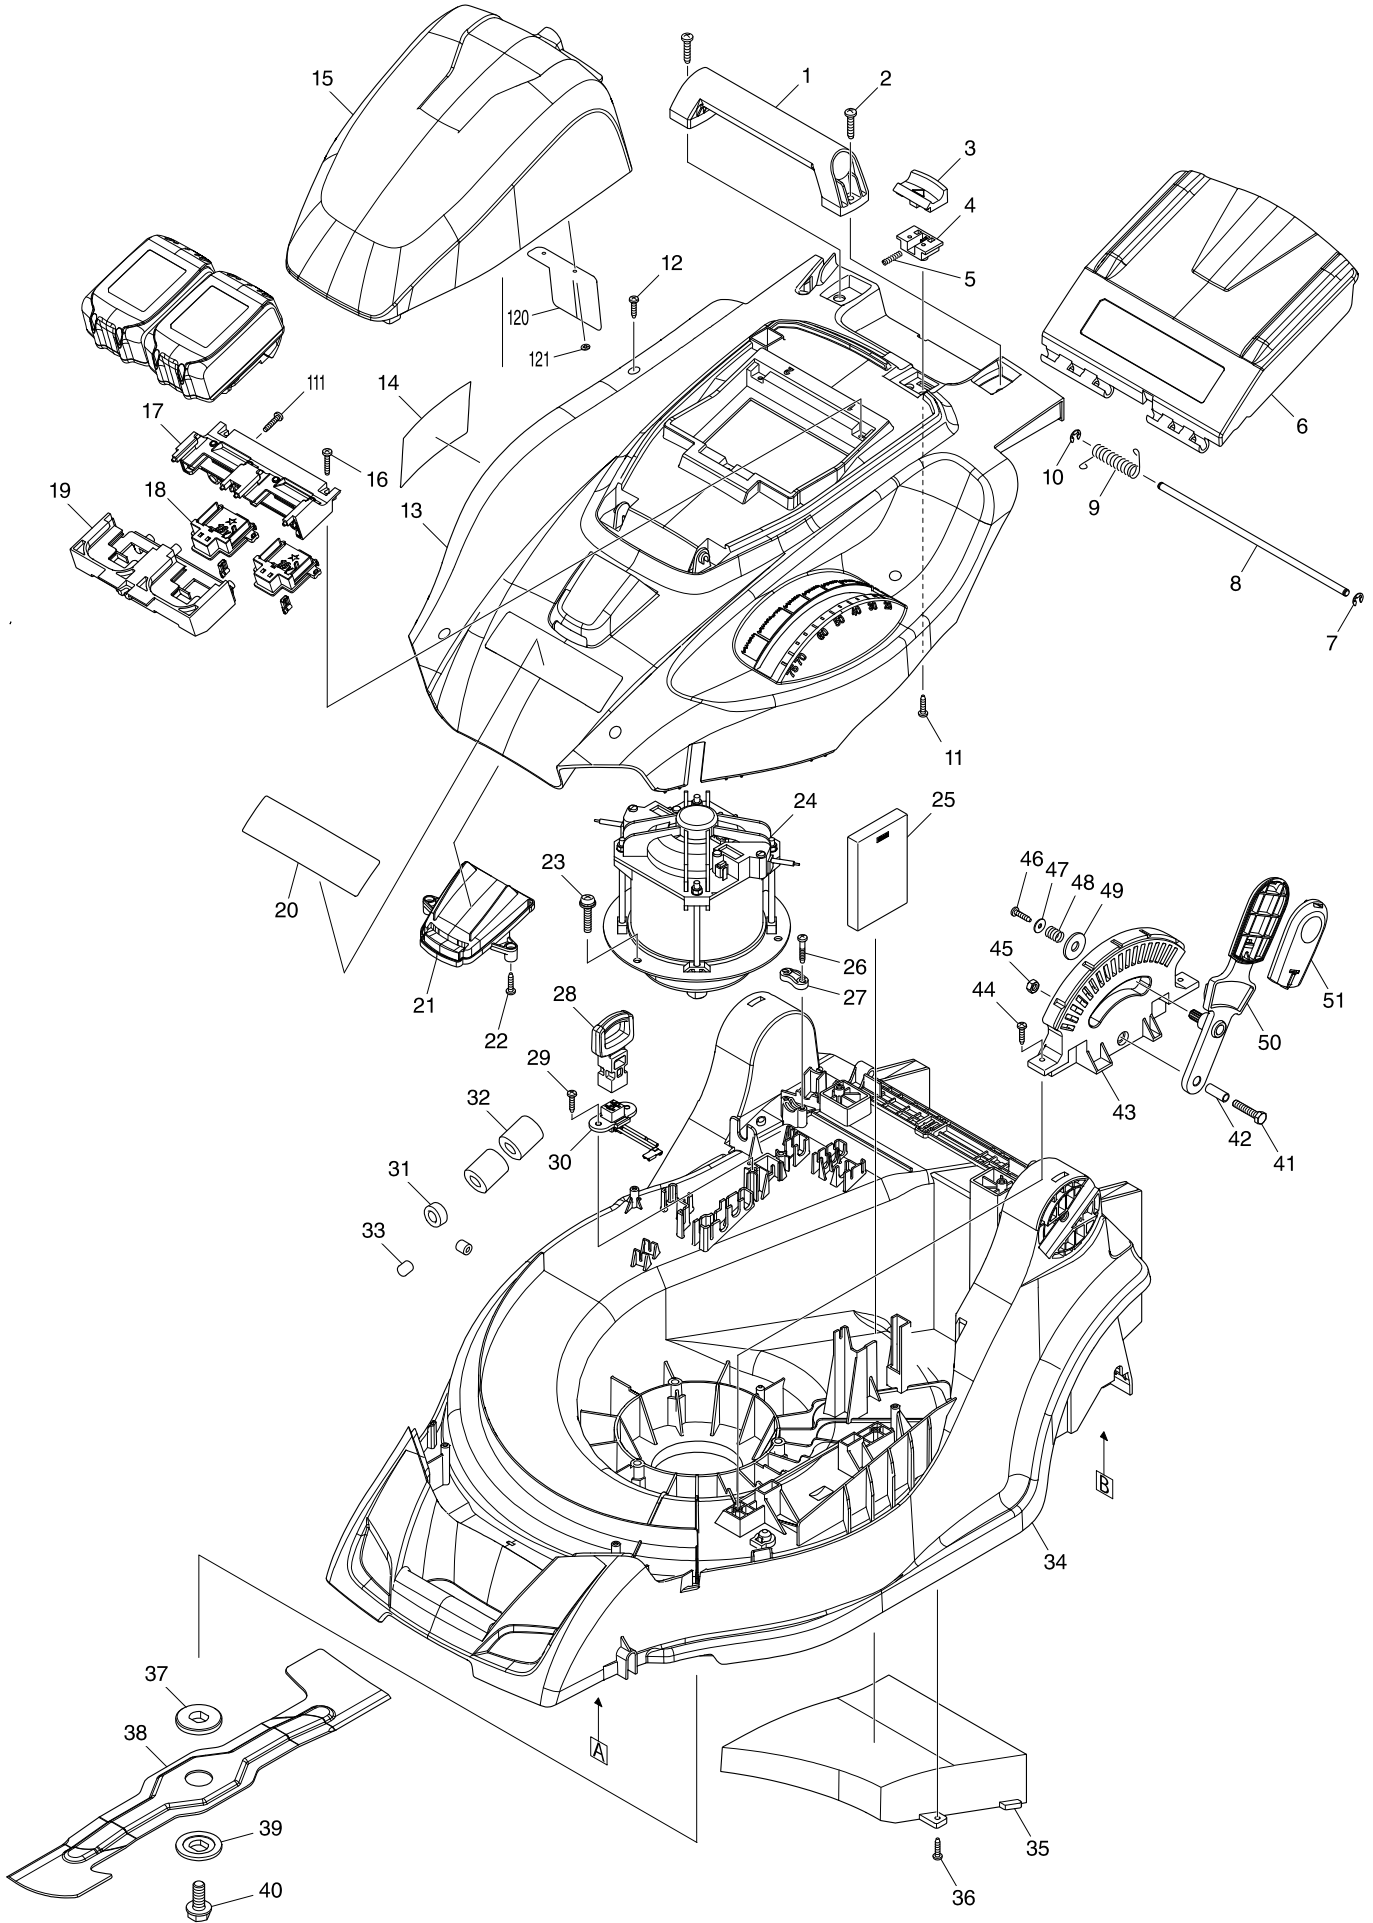

Model No. DLM431 430MM CORDLESS LAWN MOWER